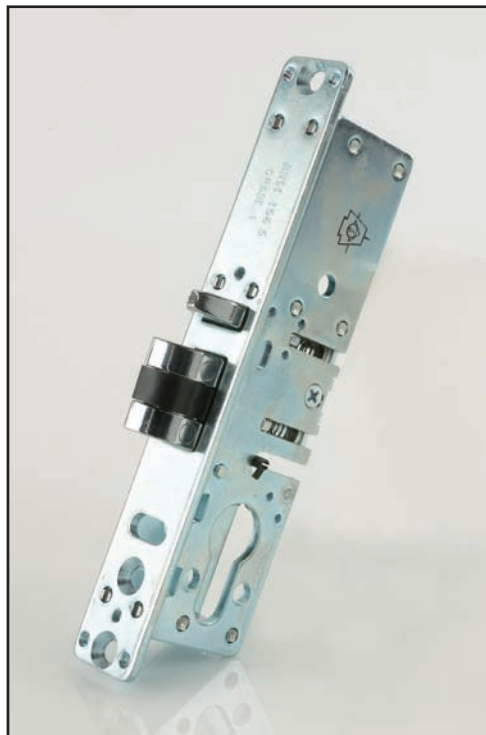

4750

Deadlatch

The Adams Rite 4750 Deadlatch offers flexible traffic control and a good level of security.

Key Benefits

- Can be used in conjunction with the 7100 series Electric Strike to provide remote access control.
- The auxiliary bolt feature deadlocks the latch when the door is closed against the strike.
- Operates with 17mm Euro cylinder
- Metric backsets
- When used with 4596 paddle handle and 8461 strike range it complies with BS EN 179:2008
- Suitable for use on aluminium doors.

Related Hardware

4104 Mounting Bridges ~ Europrofile Cylinders & Escutcheons

Europrofile Thumbturns ~ 4596 Paddle Handle ~ 7100 Series Electric Strikes

Dimensions

Backset	Dimension "A"
24mm (15/16")	40.6mm (1.60")
28mm (1 3/32")	44.7mm (1.76")
37mm (1 15/32")	54.4mm (2.14")

Specifications

Overall Case Size:	173mm x 25mm x 40.6mm - 24mm Backset 173mm x 25mm x 44.7mm - 28mm Backset 173mm x 25mm x 54.4mm - 37mm Backset.
Case:	Steel with corrosion-resistant plating.
Backset:	24mm, 28mm, 37mm.
Latch Bolt:	25.4mm x 12.7mm. ZA-27 Zinc, Chrome Plated, Hardened Steel Internal Pins, plus Anti-Pick baffle.
Latch Throw:	12.7mm.
Cylinder:	17mm Europrofile Cylinder or Thumbturn.
Operation:	Turn key or thumbturn to retract latch bolt.
Door Gap:	Maximum 5mm.
Forend:	Steel, with aluminium faceplate.

Ordering Codes

Lock Bodies

4750-200-5	Deadlatch 24mm Backset LH
4750-200-6	Deadlatch 24mm Backset RH
4750-200	Deadlatch 24mm Backset
4750-300	Deadlatch 28mm Backset
4750-400	Deadlatch 37mm Backset

Faceplates