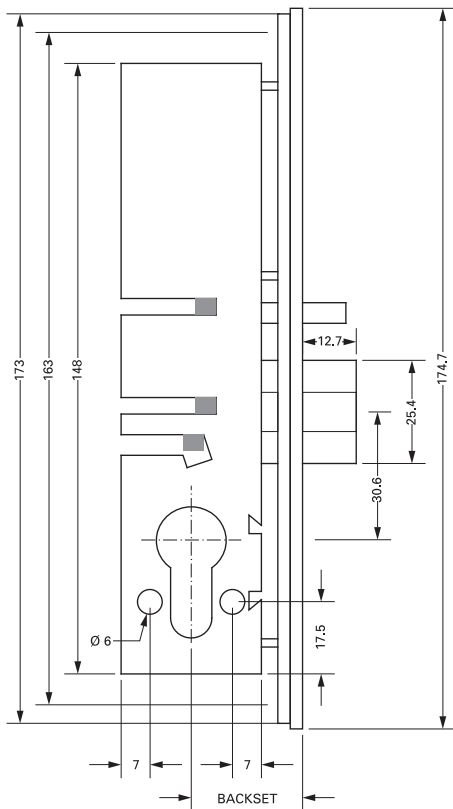

4750

Deadlatch

The Adams Rite 4750 Deadlatch offers flexible traffic control and a good level of security.

Key Benefits

- Can be used in conjunction with the 7100 series Electric Strike to provide remote access control.
- The auxiliary bolt feature deadlocks the latch when the door is closed against the strike.
- Operates with 17mm Euro cylinder
- Metric backsets
- When used with 4596 paddle handle and 8461 strike range it complies with BS EN 179:2008
- Suitable for use on aluminium doors.

Related Hardware

4104 Mounting Bridges ~ Europrofile Cylinders & Escutcheons

Europrofile Thumbturns ~ 4596 Paddle Handle ~ 7100 Series Electric Strikes

Dimensions

Backset	Dimension "A"
24mm (15/16")	40.6mm (1.60")
28mm (1 3/32")	44.7mm (1.76")
37mm (1 15/32")	54.4mm (2.14")

Specifications

Overall Case Size:	173mm x 25mm x 40.6mm - 24mm Backset 173mm x 25mm x 44.7mm - 28mm Backset 173mm x 25mm x 54.4mm - 37mm Backset.
Case:	Steel with corrosion-resistant plating.
Backset:	24mm, 28mm, 37mm.
Latch Bolt:	25.4mm x 12.7mm. ZA-27 Zinc, Chrome Plated, Hardened Steel Internal Pins, plus Anti-Pick baffle.
Latch Throw:	12.7mm.
Cylinder:	17mm Europrofile Cylinder or Thumbturn.
Operation:	Turn key or thumbturn to retract latch bolt.
Door Gap:	Maximum 5mm.
Forend:	Steel, with aluminium faceplate.

Ordering Codes

Lock Bodies

4750-200-5	Deadlatch 24mm Backset LH
4750-200-6	Deadlatch 24mm Backset RH
4750-200	Deadlatch 24mm Backset
4750-300	Deadlatch 28mm Backset
4750-400	Deadlatch 37mm Backset

Faceplates