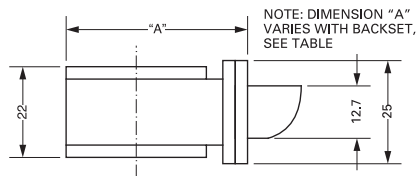

Related Hardware

4104 Mounting Bridges ~ Europrofile Cylinders & Escutcheons

Europrofile Thumbturns ~ 4596 Paddle Handle ~ 7100 Series Electric Strikes

Dimensions

Backset	Dimension "A"
24mm (15/16")	40.6mm (1.60")
28mm (1 3/32")	44.7mm (1.76")
37mm (1 15/32")	54.4mm (2.14")

Specifications

Overall Case Size:	173mm x 25mm x 40.6mm - 24mm Backset 173mm x 25mm x 44.7mm - 28mm Backset 173mm x 25mm x 54.4mm - 37mm Backset.
Case:	Steel with corrosion-resistant plating.
Backset:	24mm, 28mm, 37mm.
Latch Bolt:	25.4mm x 12.7mm. ZA-27 Zinc, Chrome Plated, Hardened Steel Internal Pins, plus Anti-Pick baffle.
Latch Throw:	12.7mm.
Cylinder:	17mm Europrofile Cylinder or Thumbturn.
Operation:	Turn key or thumbturn to retract latch bolt.
Door Gap:	Maximum 5mm.
Forend:	Steel, with aluminium faceplate.