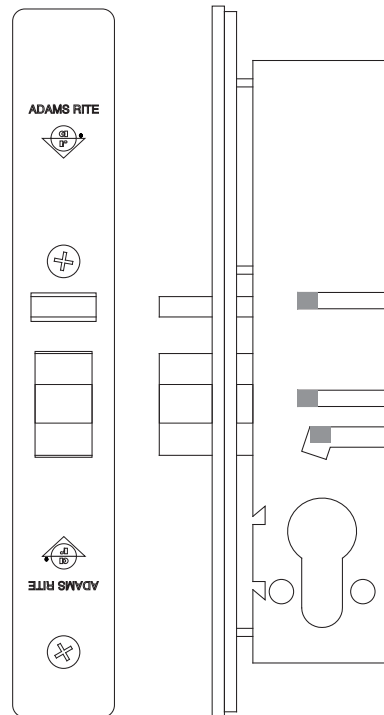

4750

Deadlatch

The Adams Rite 4750 Deadlatch offers flexible traffic control and a good level of security.

Key Benefits

- Can be used in conjunction with the 7100 series Electric Strike to provide remote access control.
- The auxiliary bolt feature deadlocks the latch when the door is closed against the strike.
- Operates with 17mm Euro cylinder
- Metric backsets
- When used with 4596 paddle handle and 8461 strike range it complies with BS EN 179:2008
- Suitable for use on aluminium doors.

Related Hardware

4104 Mounting Bridges ~ Europrofile Cylinders & Escutcheons

Europrofile Thumbturns ~ 4596 Paddle Handle ~ 7100 Series Electric Strikes

Dimensions

Backset	Dimension "A"
24mm (15/16")	40.6mm (1.60")
28mm (1 3/32")	44.7mm (1.76")
37mm (1 15/32")	54.4mm (2.14")

Specifications

Overall Case Size:	173mm x 25mm x 40.6mm - 24mm Backset 173mm x 25mm x 44.7mm - 28mm Backset 173mm x 25mm x 54.4mm - 37mm Backset.
Case:	Steel with corrosion-resistant plating.
Backset:	24mm, 28mm, 37mm.
Latch Bolt:	25.4mm x 12.7mm. ZA-27 Zinc, Chrome Plated, Hardened Steel Internal Pins, plus Anti-Pick baffle.
Latch Throw:	12.7mm.
Cylinder:	17mm Europrofile Cylinder or Thumbturn.
Operation:	Turn key or thumbturn to retract latch bolt.
Door Gap:	Maximum 5mm.
Forend:	Steel, with aluminium faceplate.

Ordering Codes

Lock Bodies

4750-200-5	Deadlatch 24mm Backset LH
4750-200-6	Deadlatch 24mm Backset RH
4750-200	Deadlatch 24mm Backset
4750-300	Deadlatch 28mm Backset
4750-400	Deadlatch 37mm Backset

Faceplates