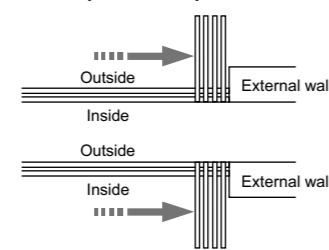

Sliding sashes have the option of folding back internally or externally, with a wide choice of sash configurations. For ease of access you do not have to open the doors 100%; open in the centre like French doors, or from the side like an entrance door. Aluminium profiles are finished in polyester powder coated paint and are available in a huge range of colours and finishes that includes dual colour, realistic wood structure and metallic paint options. The polyester powder coated paint finish is produced to the highest standards and quality assured by Smart's 25 year paint finish guarantee*.

Your home will be protected from unwelcome visitors with the assurance given by high security multi-point locking mechanisms fitted on opening sashes, shoot bolt locks on floating mullions and internally glazed sealed units.

*Conditions apply; speak to your installer for details.

Visofold doors fold to give large opening aperture.

Choose to fold Visofold doors internally or externally.

A recessed low threshold option offers unrestricted floor level access.