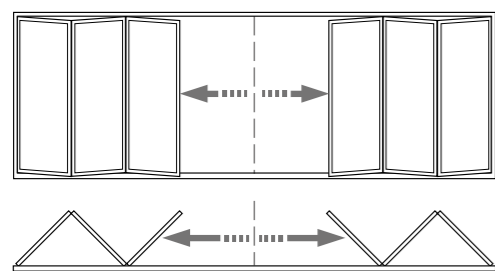

*Conditions apply; speak to your installer for details.

Visofold doors fold to give large opening aperture.