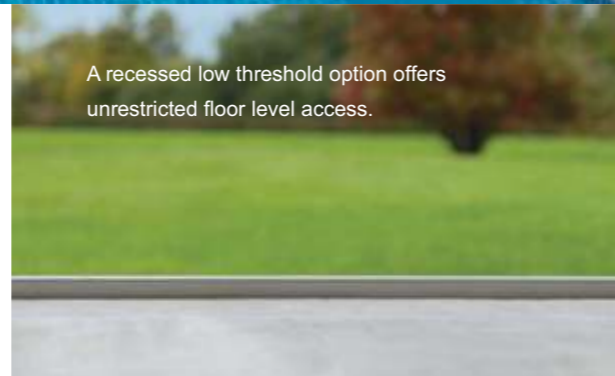

Visofold's attractive handles are available in a range of standard colours, and have the option of being colour matched to the colour of your doors, even in dual colour.

High security multi-point locks are fitted to master sashes as standard, with shoot bolt locking on all sliding mullions.