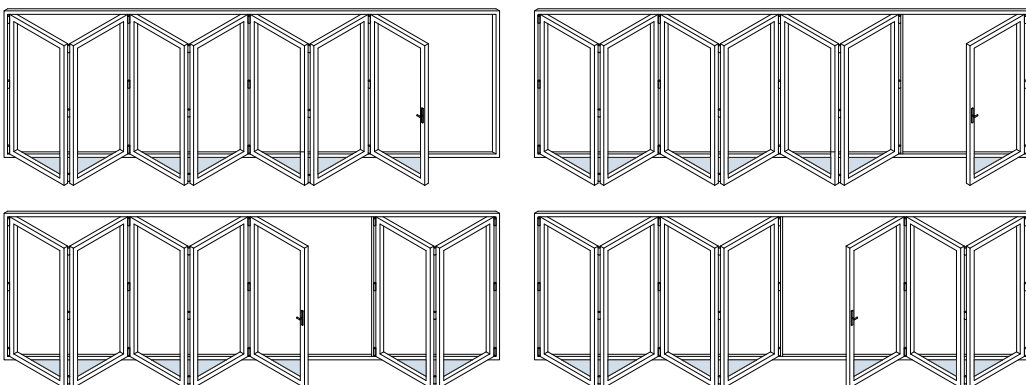

Door Styles

1 & 2 Panels

3 Panels

4 Panels

5 Panels

6 Panels

7 Panels

Panel Widths

Minimum Width	700
Maximum Width	1000

Door Heights

Minimum Height	1600
Maximum Height	2600

- All bi-folding door styles can be mirrored from shown.
- All styles have a choice to either open out or open in.
- The sizes detailed above are for guidance only.
- If the sizes you require are less than the minimum or exceed our maximum recommended sizes please contact us.