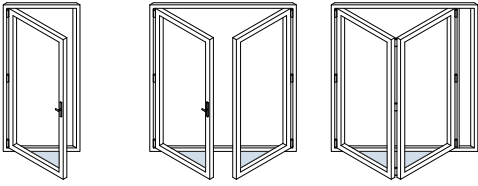

Door Styles

1 & 2 Panels

3 Panels

4 Panels

5 Panels

6 Panels

7 Panels

Panel Widths

Minimum Width	700
Maximum Width	1000

Door Heights

Minimum Height	1600
Maximum Height	2600

- All bi-folding door styles can be mirrored from shown.
- All styles have a choice to either open out or open in.
- The sizes detailed above are for guidance only.
- If the sizes you require are less than the minimum or exceed our maximum recommended sizes please contact us.