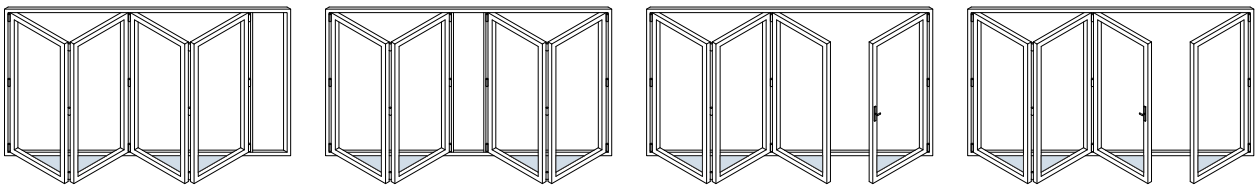

Door Styles

1 & 2 Panels

3 Panels

4 Panels

5 Panels

6 Panels

7 Panels

Panel Widths

Minimum Width	700
Maximum Width	1000

Door Heights

Minimum Height	1600
Maximum Height	2600

- All bi-folding door styles can be mirrored from shown.
- All styles have a choice to either open out or open in.
- The sizes detailed above are for guidance only.
- If the sizes you require are less than the minimum or exceed our maximum recommended sizes please contact us.