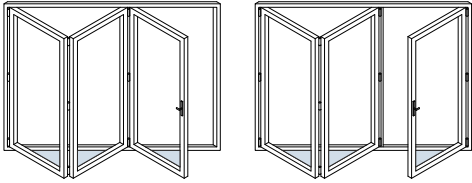

Door Styles

1 & 2 Panels

3 Panels

4 Panels

5 Panels

6 Panels

7 Panels

Panel Widths

Minimum Width	700
Maximum Width	1000

Door Heights

Minimum Height	1600
Maximum Height	2600

- All bi-folding door styles can be mirrored from shown.
- All styles have a choice to either open out or open in.
- The sizes detailed above are for guidance only.
- If the sizes you require are less than the minimum or exceed our maximum recommended sizes please contact us.