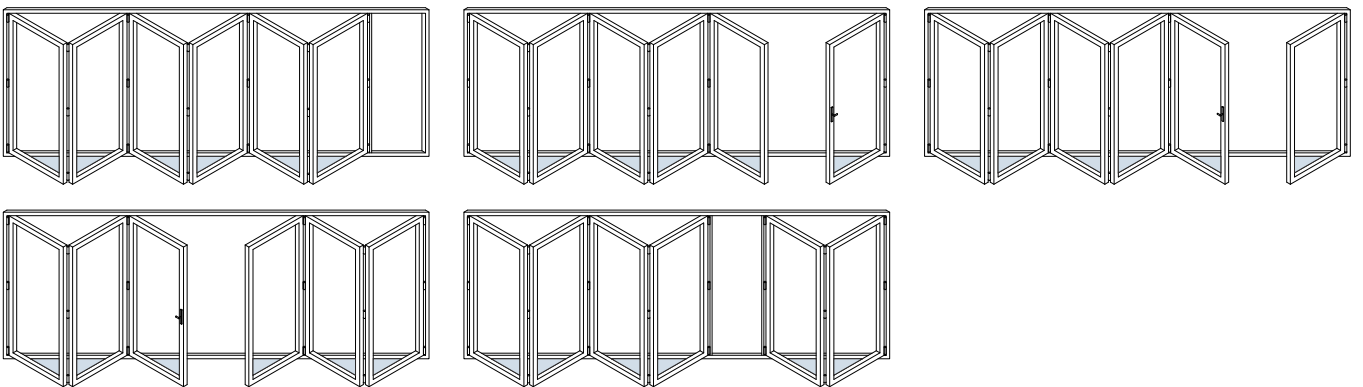

Door Styles

1 & 2 Panels

3 Panels

4 Panels

5 Panels

6 Panels

7 Panels

Panel Widths

Minimum Width	700
Maximum Width	1000

Door Heights

Minimum Height	1600
Maximum Height	2600

- All bi-folding door styles can be mirrored from shown.
- All styles have a choice to either open out or open in.
- The sizes detailed above are for guidance only.
- If the sizes you require are less than the minimum or exceed our maximum recommended sizes please contact us.