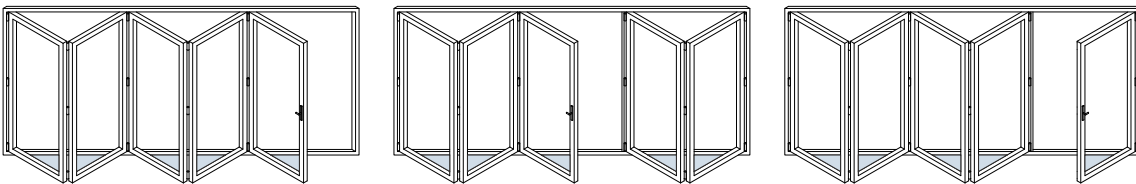

Door Styles

1 & 2 Panels

3 Panels

4 Panels

5 Panels

6 Panels

7 Panels

Panel Widths

Minimum Width	700
Maximum Width	1000

Door Heights

Minimum Height	1600
Maximum Height	2600

- All bi-folding door styles can be mirrored from shown.
- All styles have a choice to either open out or open in.
- The sizes detailed above are for guidance only.
- If the sizes you require are less than the minimum or exceed our maximum recommended sizes please contact us.